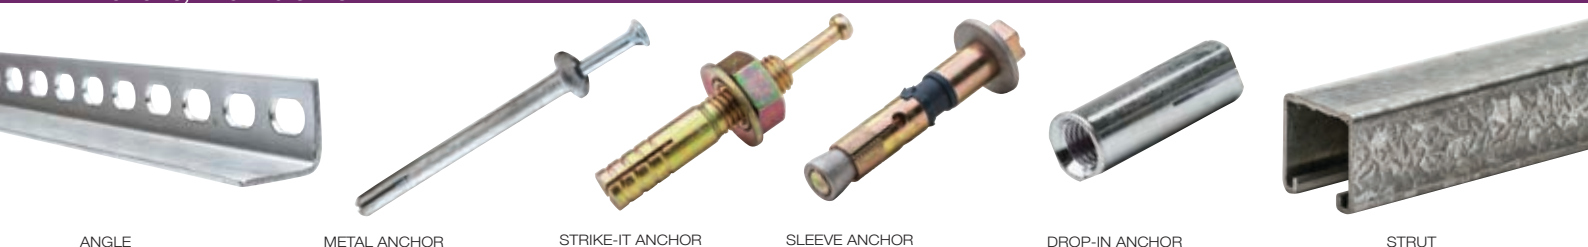

PURLIN CLIPS

PURLIN HANGER PC 2000 PURLIN HANGER "D" PURLIN HANGER R2300 PURLIN CLIPS PC 2200 PURLIN CLIPS

OTHER ACCESSORIES

MOUNTING PLATES BEAM CLAMPS DRILLPOINT SCREWS MULTIFIT DRILL BITS

CLIPS, CLAMPS & SADDLES

TWO PIECE CLIPS TWIST CLIPS NUT CLIP SADDLES PEAR BANDS HEAVY DUTY BAND CLIP

ANCHORS, ANGLE & STRUT

ANGLE METAL ANCHOR STRIKE-IT ANCHOR SLEEVE ANCHOR DROP-IN ANCHOR STRUT