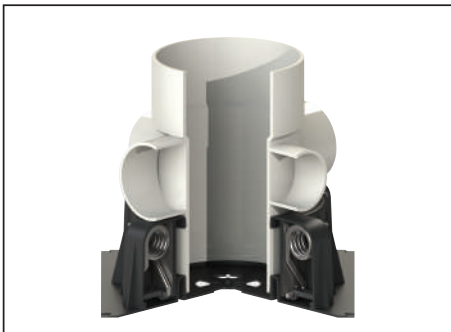

ULTRA-LOW PROFILE FLOOR WASTE COLLAR

Scan this QR Code
to see more of this
product.

PRODUCT DESCRIPTION

Ideal for casting-in pipework to significantly reduce costs:

- Increases the speed of installation
- Eliminates additional penetrations
- Reduces under slab clipping and lagging
- Increases head height below soffit

Perfect for:

- Laundry and bathroom installations
- Balcony outlets
- Water meter cupboard drains

Extremely versatile:

- Any number of branches of the 4-way riser can be used as Floor Wastes or Stacks in any combination
- The central pipework can be either a Floor Waste or Stack

EXAMPLE CONFIGURATIONS

OTHER DETAILS

Description:

Ultra low profile collar 67mm, floor waste collar.

Item code:

22CIC - UL100FWS

Certification:

Assessed to ISO 9001:2015
Cert ref. 1457