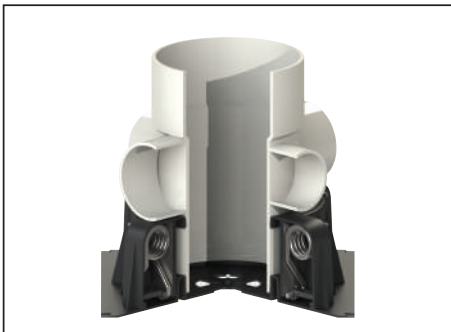

PRODUCT DESCRIPTION

Ideal for casting-in pipework to significantly reduce costs:

- Increases the speed of installation
- Eliminates additional penetrations
- Reduces under slab clipping and lagging
- Increases head height below soffit

Perfect for:

- Laundry and bathroom installations
- Balcony outlets
- Water meter cupboard drains

Extremely versatile:

- Any number of branches of the 4-way riser can be used as Floor Wastes or Stacks in any combination
- The central pipework can be either a Floor Waste or Stack

EXAMPLE CONFIGURATIONS

OTHER DETAILS

Description:

Ultra low profile collar 67mm, floor waste collar.

Item code:

22CIC - UL100FWS

Certification:

All testing is independent.
Reports available online.
ISO 9001 Accredited Third party production accreditation by BRE Global.