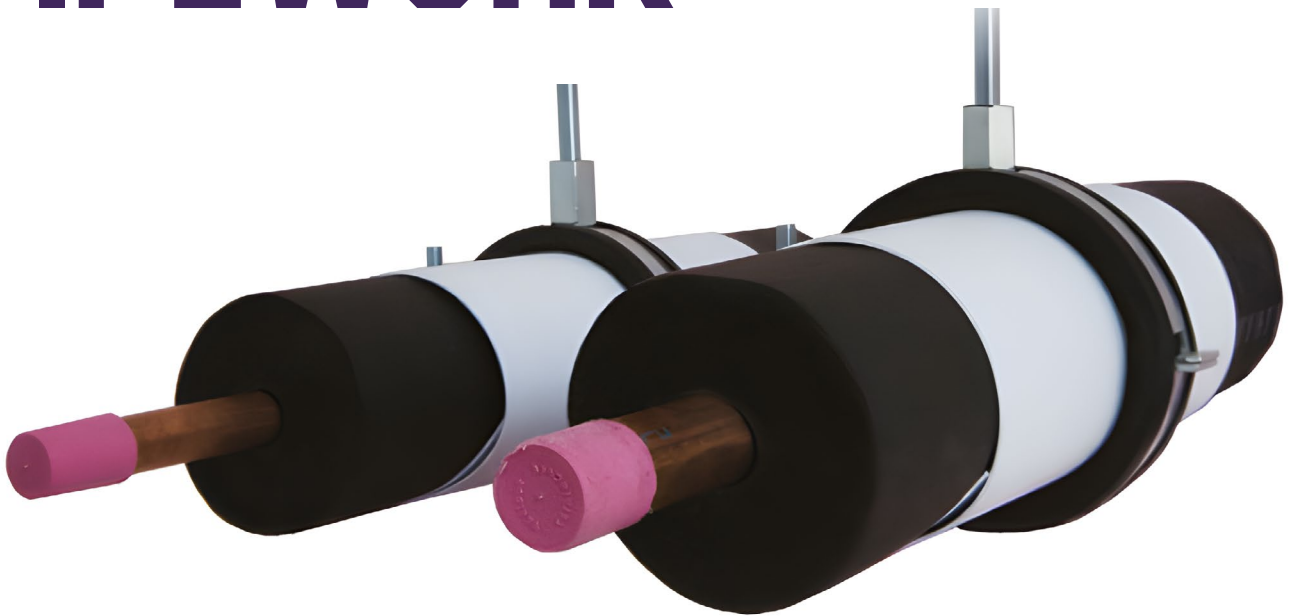

 **DRILLFAST**
make it happen...

EASY SLEEVE

THE EASIER WAY TO SLEEVE YOUR PIPEWORK

PRODUCT CODE: 50ESW

Finally a product to replace the labour intensive process of cutting up PVC pipe for sleeving pipework.

FEATURES

- Every size PVC sleeve in 1 convenient roll
- 150mm wide x 20m
- Cuts easily with scissors or snips
- Water resistant, easy to use dispensing box

R120324